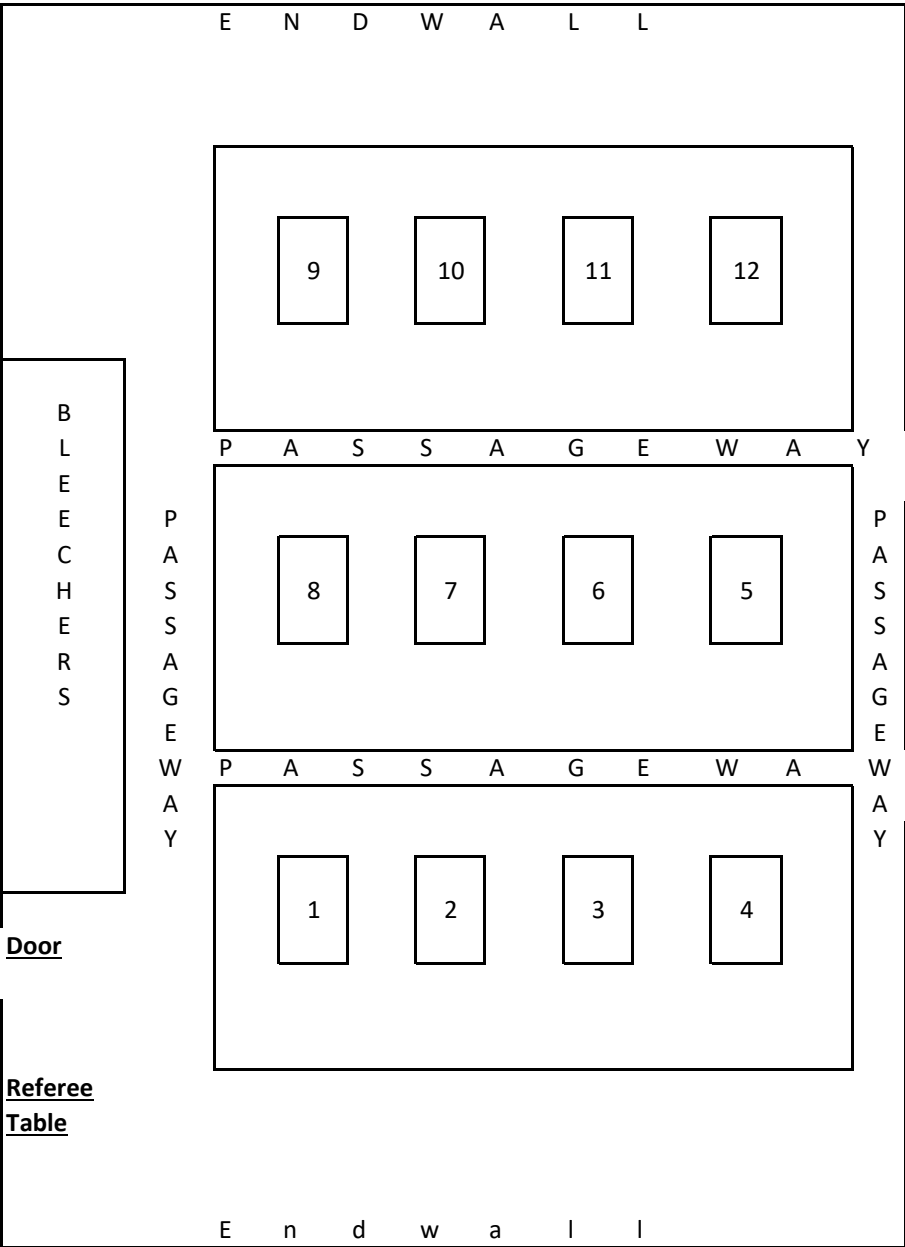

The Top 4 Women will qualify for the main event on Sunday 1st September 2024 in DCU, Dublin and report at 9.30am for 10.00am start.

E N D W A L L

9 10 11 12

B
L
E
E
C
H
E
R
S

P A S S A G E W A Y

8 7 6 5

Door